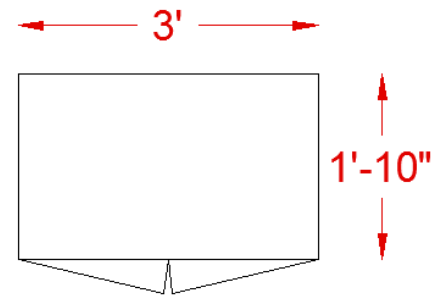

inSTOCK
everyday

TL SERIES

OFW TL 2 DOOR STORAGE CABINET

SPECIFICATIONS

TL-2DOOR

Overall Width 36"

Overall Depth 22"

TL SERIES FEATURES

- . Worksurfaces are 1-3/16" with durable 3mm edges
- . Wood & aluminum frame glass hutch door options
- . Ball-bearing drawer slides
- . Available in five colors with satin nickel pulls
- . Limited lifetime warranty