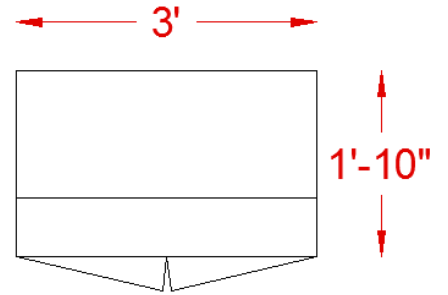

inSTOCK
everyday

TL SERIES

OFW TL 2 DOOR STORAGE CABINET WITH OPEN HUTCH

SPECIFICATIONS

TL-2DOOR	2-Door Cabinet
TL-36HUTCH	36" Open Hutch
Overall Width	36"
Overall Depth	22"

TL SERIES FEATURES

- . Worksurfaces are 1-3/16" with durable 3mm edges
- . Wood & aluminum frame glass hutch door options
- . Ball-bearing drawer slides
- . Available in five colors with satin nickel pulls
- . Limited lifetime warranty