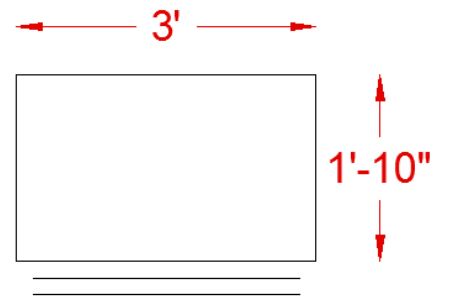

inSTOCK
everyday

TL SERIES

OFW TL 2 DRAWER LATERAL FILE

SPECIFICATIONS

TL-LAT2DR

Overall Width 36"

Overall Depth 22"

TL SERIES FEATURES

- . Worksurfaces are 1-3/16" with durable 3mm edges
- . Wood & aluminum frame glass hutch door options
- . Ball-bearing drawer slides
- . Available in five colors with satin nickel pulls
- . Limited lifetime warranty