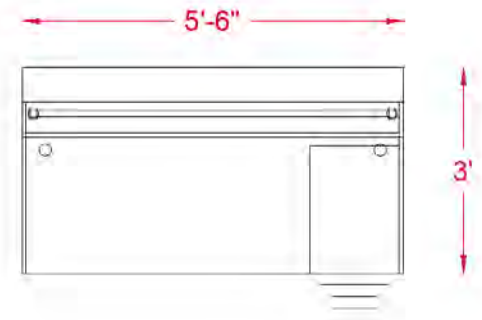

inSTOCK
everyday

TL SERIES

OFW TL BORDERS RECEPTION DESK WITH BBF 30x66

SPECIFICATIONS

Overall Width	60"
Overall Depth	36"
Counter Height	42"
Components	6

TL-6630	30" x 66" Desk Shell
TL-BBF	Box/Box/File Pedestal
PBP12-SIL	(2) 12" Post
PB21266ACR	66" Frosted Screen
PBT66	66" Transaction Top

TL SERIES FEATURES

- . Worksurfaces are 1-3/16" with durable 3mm edges
- . Wood & aluminum frame glass hutch door options
- . Ball-bearing drawer slides
- . Available in five colors with satin nickel pulls
- . Limited lifetime warranty