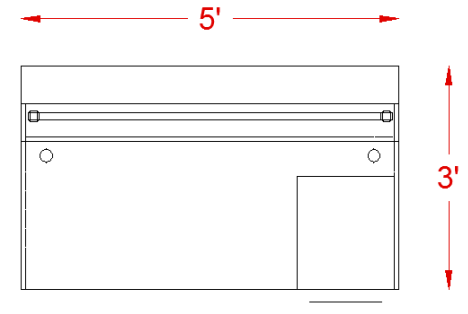

inSTOCK
everyday

TL SERIES

OFW TL BORDERS RECEPTION DESK WITH BF 30x60

SPECIFICATIONS

Overall Width	60"
Overall Depth	36"
Counter Height	42"
Components	6
TL-6630	30" x 60" Desk Shell
TL-BF1518LOCK	Box/File Pedestal
PBP12-SIL	(2) 12" Post
PB21260ACR	60" Frosted Screen
PBT60	60" Transaction Top

TL SERIES FEATURES

- . Worksurfaces are 1-3/16" with durable 3mm edges
- . Wood & aluminum frame glass hutch door options
- . Ball-bearing drawer slides
- . Available in five colors with satin nickel pulls
- . Limited lifetime warranty