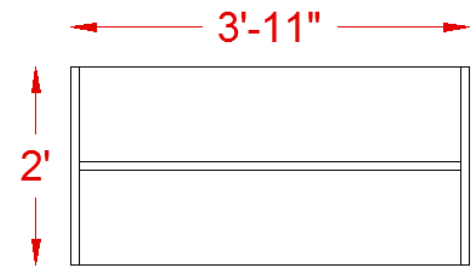

## SPECIFICATIONS

TL-COFFEE

Overall Width	47"
Overall Depth	24"
Overall Height	20"