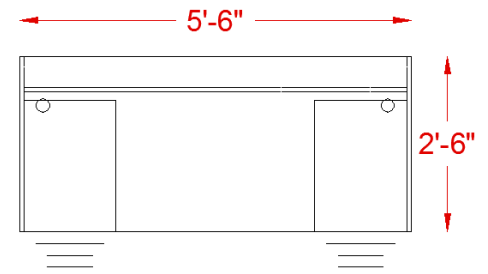

# TL SERIES

OFW TL DOUBLE PEDESTAL DESK WITH BBF 30x66

## SPECIFICATIONS

Overall Width	66"
Overall Depth	30"
Components	3
TL-6630	30" x 66" Desk Shell
TL-BFF	(2) Box/ Box/File Pedestal
TL-FF	or File/File Pedestal

## TL SERIES FEATURES

- . Worksurfaces are 1-3/16" with durable 3mm edges
- . Wood & aluminum frame glass hutch door options
- . Ball-bearing drawer slides
- . Available in five colors with satin nickel pulls
- . Limited lifetime warranty