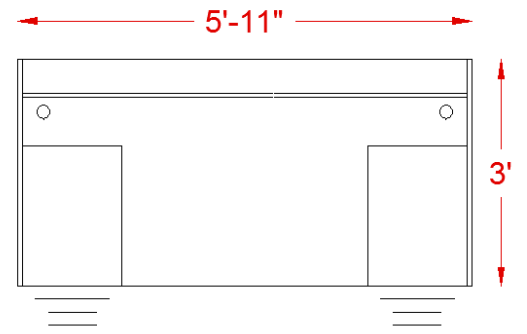

inSTOCK
everyday

TL SERIES

OFW TL DOUBLE PEDESTAL RECTANGULAR DESK WITH BF 36x72

SPECIFICATIONS

Overall Width	71"
Overall Depth	36"
Components	3
TL-7236REC	36" x 72" Desk Shell
TL-BF1518LOCK	(2) Box/File Pedestal

TL SERIES FEATURES

- . Worksurfaces are 1-3/16" with durable 3mm edges
- . Wood & aluminum frame glass hutch door options
- . Ball-bearing drawer slides
- . Available in five colors with satin nickel pulls
- . Limited lifetime warranty