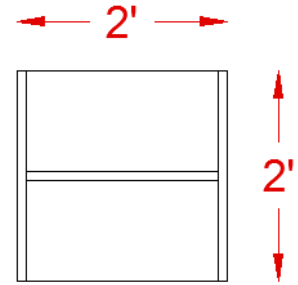

inSTOCK
everyday

TL SERIES

OFW TL END TABLE

SPECIFICATIONS

TL-END

Overall Width	24"
Overall Depth	24"
Overall Height	20"

TL SERIES FEATURES

- . Worksurfaces are 1-3/16" with durable 3mm edges
- . Wood & aluminum frame glass hutch door options
- . Ball-bearing drawer slides
- . Available in five colors with satin nickel pulls
- . Limited lifetime warranty