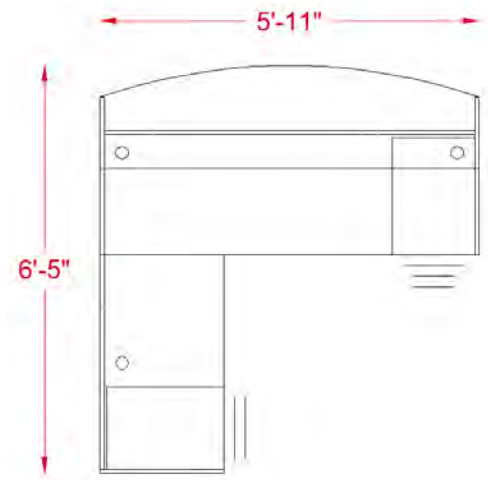

inSTOCK
everyday

TL SERIES

OFW TL L-SHAPE RECEPTION DESK

SPECIFICATIONS

Overall Width	71"
Overall Depth	77"
Counter Height	42"
Components	4
TL-GALDESK	30"/36" x 71" Reception Desk Shell
TL-GALRETURN	24" x 42" Reception Return Shell
TL-BBF	Box/Box/File Pedestal
TL-FF	File/File Pedestal

TL SERIES FEATURES

- . Worksurfaces are 1-3/16" with durable 3mm edges
- . Wood & aluminum frame glass hutch door options
- . Ball-bearing drawer slides
- . Available in five colors with satin nickel pulls
- . Limited lifetime warranty