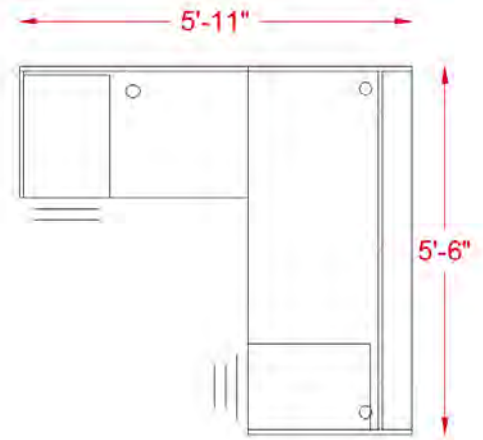

inSTOCK
everyday

TL SERIES

OFW TL L-SHAPE DESK WITH BBF 30×66

SPECIFICATIONS

Overall Width	66"
Overall Depth	72"
Components	4
TL-6630	30" x 66" Desk Shell
TL-4224R	24" x 42" Return Shell
TL-BFF	Box/ Box/File Pedestal
TL-FF	File/File Pedestal

TL SERIES FEATURES

- . Worksurfaces are 1-3/16" with durable 3mm edges
- . Wood & aluminum frame glass hutch door options
- . Ball-bearing drawer slides
- . Available in five colors with satin nickel pulls
- . Limited lifetime warranty