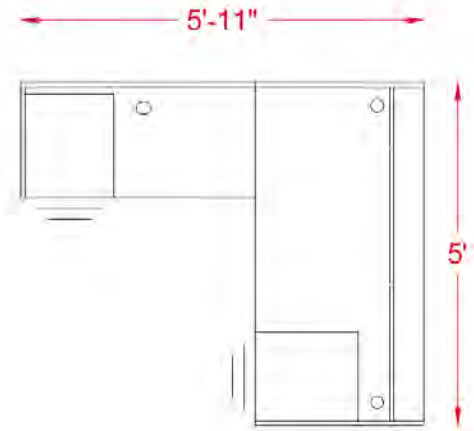

inSTOCK
everyday

TL SERIES

OFW TL L-SHAPE DESK WITH BF 30x60

SPECIFICATIONS

Overall Width	60"
Overall Depth	72"
Components	4
TL-6030	30" x 60" Desk Shell
TL-4120R	20" x 41" Return Shell
TL-BF1518LOCK	(2) Box/File Pedestal

TL SERIES FEATURES

- . Worksurfaces are 1-3/16" with durable 3mm edges
- . Wood & aluminum frame glass hutch door options
- . Ball-bearing drawer slides
- . Available in five colors with satin nickel pulls
- . Limited lifetime warranty