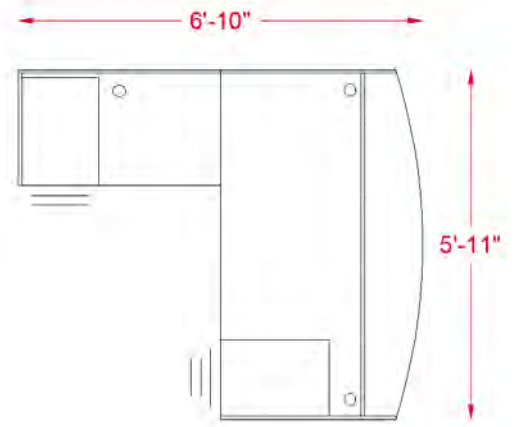

inSTOCK
everyday

TL SERIES

OFW TL L-SHAPE DESK WITH BF 36x72

SPECIFICATIONS

Overall Width	71"
Overall Depth	82"
Components	4
TL-7236BF	36" x 72" Bow Front Desk Shell
TL-4224R	24" x 42" Return Shell
TL-BF1518LOCK	(2) Box/File Pedestal

TL SERIES FEATURES

- . Worksurfaces are 1-3/16" with durable 3mm edges
- . Wood & aluminum frame glass hutch door options
- . Ball-bearing drawer slides
- . Available in five colors with satin nickel pulls
- . Limited lifetime warranty