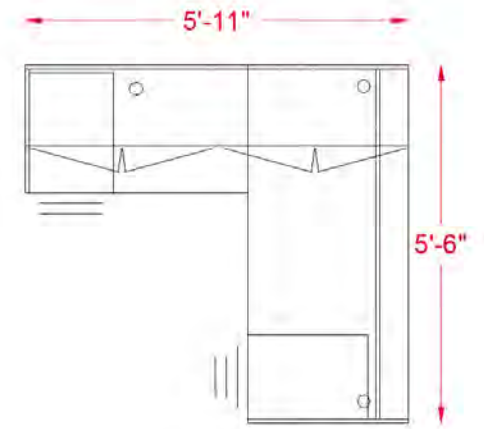

inSTOCK
everyday

TL SERIES

OFW TL L-SHAPE DESK WITH GLASS HUTCH BF 30×66

SPECIFICATIONS

Overall Width	66"
Overall Depth	72"
Components	6
TL-6630	30" x 66" Desk Shell
TL-4224R	24" x 42" Return Shell
TL-BF1518LOCK	(2) Box/File Pedestal
TL-72HUTCH	72" Hutch Shell
TL-DOORALUM	72" Hutch Glass Door Set

TL SERIES FEATURES

- . Worksurfaces are 1-3/16" with durable 3mm edges
- . Wood & aluminum frame glass hutch door options
- . Ball-bearing drawer slides
- . Available in five colors with satin nickel pulls
- . Limited lifetime warranty