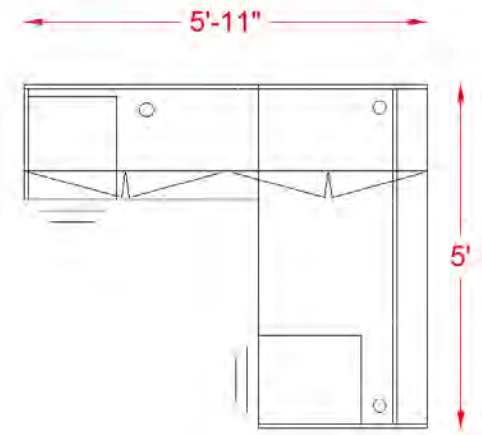

inSTOCK
everyday

TL SERIES

OFW TL L-SHAPE DESK WITH GLASS HUTCH BF 30x60

SPECIFICATIONS

Overall Width	60"
Overall Depth	72"
Components	6
TL-6030	30" x 60" Desk Shell
TL-4120R	20" x 41" Return Shell
TL-BF1518LOCK	(2) Box/File Pedestal
TL-72HUTCH	72" Hutch Shell
TL-DOORALUM	72" Hutch Glass Door Set

TL SERIES FEATURES

- . Worksurfaces are 1-3/16" with durable 3mm edges
- . Wood & aluminum frame glass hutch door options
- . Ball-bearing drawer slides
- . Available in five colors with satin nickel pulls
- . Limited lifetime warranty