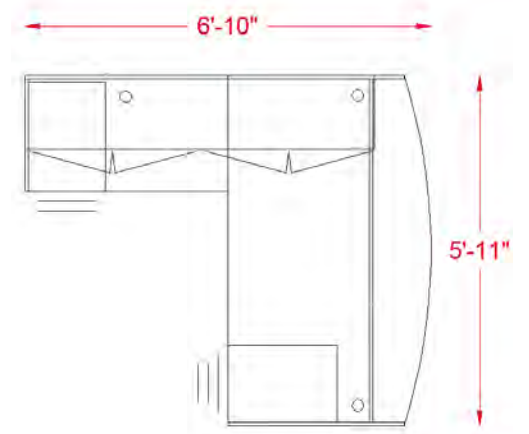

inSTOCK
everyday

TL SERIES

OFW TL L-SHAPE DESK WITH GLASS HUTCH BBF 36x72

SPECIFICATIONS

Overall Width	71"
Overall Depth	82"
Components	6
TL-7236BF	36" x 72" Bow Front Desk Shell
TL-4224R	24" x 42" Return Shell
TL-BFF	Box/ Box/File Pedestal
TL-FF	File/File Pedestal
TL-72HUTCH	72" Hutch Shell
TL-DOORALUM	72" Hutch Glass Door Set

TL SERIES FEATURES

- . Worksurfaces are 1-3/16" with durable 3mm edges
- . Wood & aluminum frame glass hutch door options
- . Ball-bearing drawer slides
- . Available in five colors with satin nickel pulls
- . Limited lifetime warranty