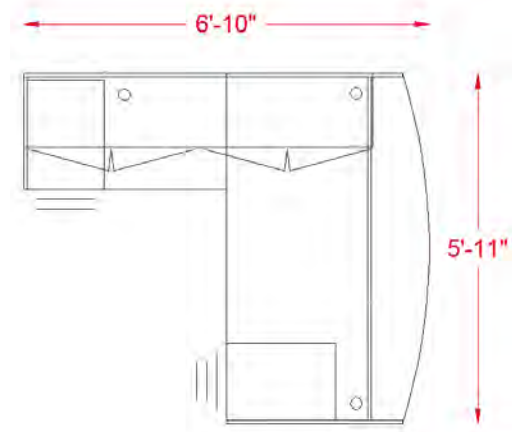

inSTOCK
everyday

TL SERIES

OFW TL L-SHAPE DESK WITH GLASS HUTCH BF 36x72

SPECIFICATIONS

Overall Width	71"
Overall Depth	82"
Components	6
TL-7236BF	36" x 72" Bow Front Desk Shell
TL-4224R	24" x 42" Return Shell
TL-BF1518LOCK	(2) Box/File Pedestal
TL-72HUTCH	72" Hutch Shell
TL-DOORALUM	72" Hutch Glass Door Set

TL SERIES FEATURES

- . Worksurfaces are 1-3/16" with durable 3mm edges
- . Wood & aluminum frame glass hutch door options
- . Ball-bearing drawer slides
- . Available in five colors with satin nickel pulls
- . Limited lifetime warranty