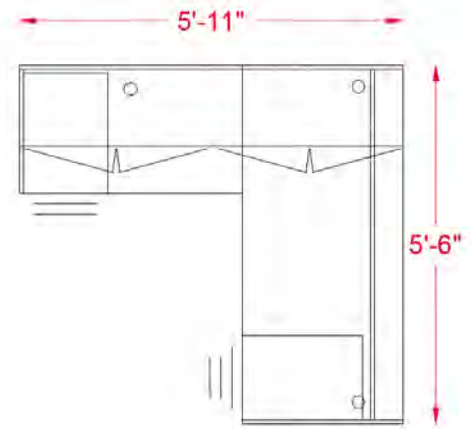

# TL SERIES

OFW TL L-SHAPE DESK WITH HUTCH BBF 30x66

## SPECIFICATIONS

Overall Width	66"
Overall Depth	72"
Components	6
TL-6630	30" x 66" Desk Shell
TL-4224R	24" x 42" Return Shell
TL-BFF	Box/ Box/File Pedestal
TL-FF	File/File Pedestal
TL-72HUTCH	72" Hutch Shell
TL-DOOR	72" Hutch Wood Door Set

## TL SERIES FEATURES

- . Worksurfaces are 1-3/16" with durable 3mm edges
- . Wood & aluminum frame glass hutch door options
- . Ball-bearing drawer slides
- . Available in five colors with satin nickel pulls
- . Limited lifetime warranty