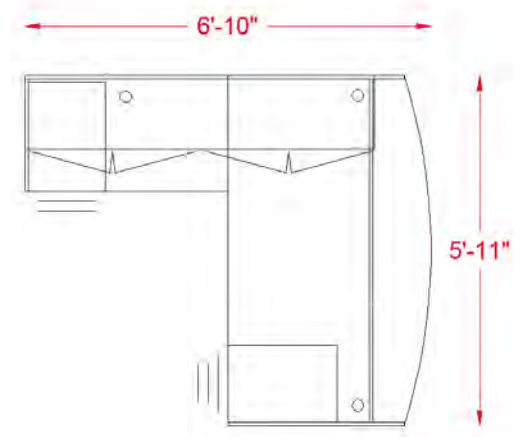

inSTOCK
everyday

TL SERIES

OFW TL L-SHAPE DESK WITH HUTCH BBF 36x72

SPECIFICATIONS

Overall Width	71"
Overall Depth	82"
Components	6
TL-7236BF	36" x 72" Bow Front Desk Shell
TL-4224R	24" x 42" Return Shell
TL-BFF	Box/ Box/File Pedestal
TL-FF	File/File Pedestal
TL-72HUTCH	72" Hutch Shell
TL-DOOR	72" Hutch Wood Door Set

TL SERIES FEATURES

- . Worksurfaces are 1-3/16" with durable 3mm edges
- . Wood & aluminum frame glass hutch door options
- . Ball-bearing drawer slides
- . Available in five colors with satin nickel pulls
- . Limited lifetime warranty