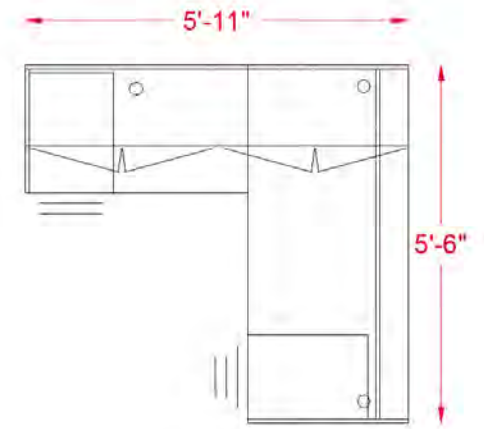

inSTOCK
everyday

TL SERIES

OFW TL L-SHAPE DESK WITH HUTCH BF 30x66

SPECIFICATIONS

Overall Width	66"
Overall Depth	72"
Components	6
TL-6630	30" x 66" Desk Shell
TL-4224R	24" x 42" Return Shell
TL-BF1518LOCK	(2) Box/File Pedestal
TL-72HUTCH	72" Hutch Shell
TL-DOOR	72" Hutch Wood Door Set

TL SERIES FEATURES

- . Worksurfaces are 1-3/16" with durable 3mm edges
- . Wood & aluminum frame glass hutch door options
- . Ball-bearing drawer slides
- . Available in five colors with satin nickel pulls
- . Limited lifetime warranty