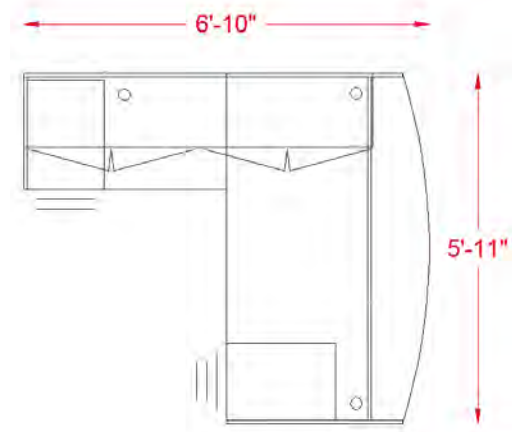

inSTOCK
everyday

TL SERIES

OFW TL L-SHAPE DESK WITH HUTCH BF 36x72

SPECIFICATIONS

Overall Width	71"
Overall Depth	82"
Components	6
TL-7236BF	36" x 72" Bow Front Desk Shell
TL-4224R	24" x 42" Return Shell
TL-BF1518LOCK	(2) Box/File Pedestal
TL-72HUTCH	72" Hutch Shell
TL-DOOR	72" Hutch Wood Door Set

TL SERIES FEATURES

- . Worksurfaces are 1-3/16" with durable 3mm edges
- . Wood & aluminum frame glass hutch door options
- . Ball-bearing drawer slides
- . Available in five colors with satin nickel pulls
- . Limited lifetime warranty