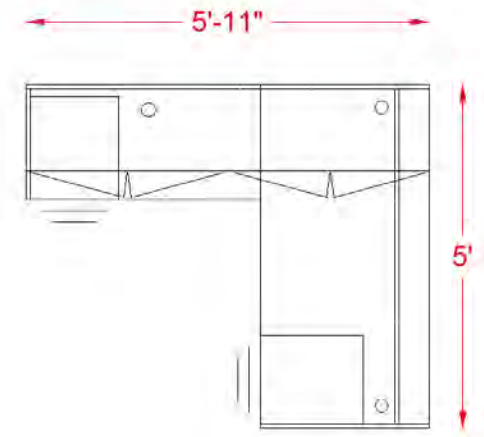

# TL SERIES

OFW TL L-SHAPE DESK WITH HUTCH BF 30x60

## SPECIFICATIONS

Overall Width	60"
Overall Depth	72"
Components	6
TL-6030	30" x 60" Desk Shell
TL-4120R	20" x 41" Return Shell
TL-BF1518LOCK	(2) Box/File Pedestal
TL-72HUTCH	72" Hutch Shell
TL-DOOR	72" Hutch Wood Door Set

## TL SERIES FEATURES

- . Worksurfaces are 1-3/16" with durable 3mm edges
- . Wood & aluminum frame glass hutch door options
- . Ball-bearing drawer slides
- . Available in five colors with satin nickel pulls
- . Limited lifetime warranty