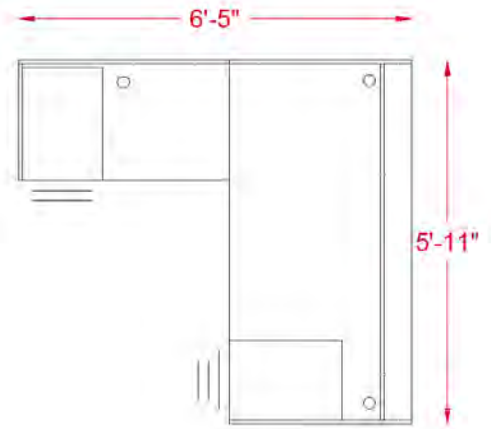

inSTOCK
everyday

TL SERIES

OFW TL L-SHAPE RECTANGULAR DESK WITH BF 36x72

SPECIFICATIONS

Overall Width	71"
Overall Depth	77"
Components	4
TL-7236REC	36" x 72" Desk Shell
TL-4224R	24" x 42" Return Shell
TL-BF1518LOCK	(2) Box/File Pedestal

TL SERIES FEATURES

- . Worksurfaces are 1-3/16" with durable 3mm edges
- . Wood & aluminum frame glass hutch door options
- . Ball-bearing drawer slides
- . Available in five colors with satin nickel pulls
- . Limited lifetime warranty