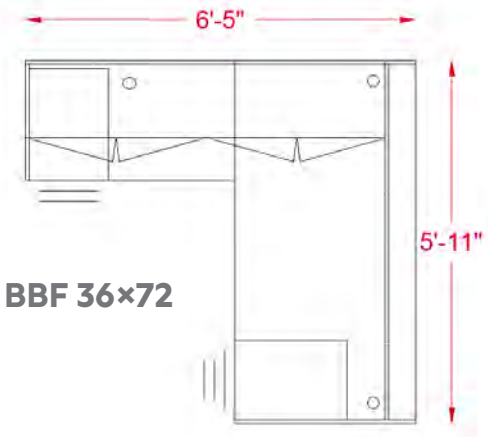

inSTOCK
everyday

TL SERIES

OFW TL L-SHAPE RECTANGULAR DESK WITH GLASS HUTCH BBF 36x72

SPECIFICATIONS

Overall Width	71"
Overall Depth	77"
Components	6
TL-7236REC	36" x 72" Desk Shell
TL-4224R	24" x 42" Return Shell
TL-BFF	Box/ Box/File Pedestal
TL-FF	File/File Pedestal
TL-72HUTCH	72" Hutch Shell
TL-DOORALUM	72" Hutch Glass Door Set

TL SERIES FEATURES

- . Worksurfaces are 1-3/16" with durable 3mm edges
- . Wood & aluminum frame glass hutch door options
- . Ball-bearing drawer slides
- . Available in five colors with satin nickel pulls
- . Limited lifetime warranty