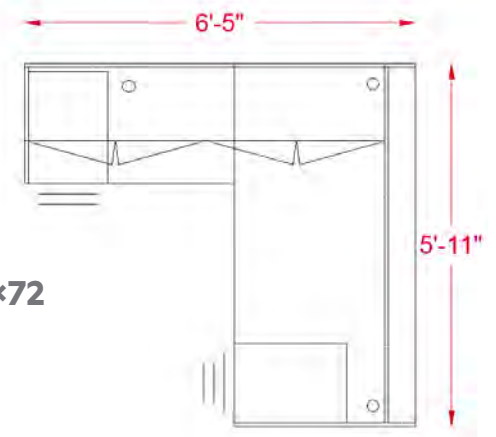

# TL SERIES

OFW TL L-SHAPE RECTANGULAR DESK WITH HUTCH BF 36x72

## SPECIFICATIONS

Overall Width	71"
Overall Depth	77"
Components	6
TL-7236REC	36" x 72" Desk Shell
TL-4224R	24" x 42" Return Shell
TL-BF1518LOCK	(2) Box/File Pedestal
TL-72HUTCH	72" Hutch Shell
TL-DOOR	72" Hutch Wood Door Set

## TL SERIES FEATURES

- . Worksurfaces are 1-3/16" with durable 3mm edges
- . Wood & aluminum frame glass hutch door options
- . Ball-bearing drawer slides
- . Available in five colors with satin nickel pulls
- . Limited lifetime warranty