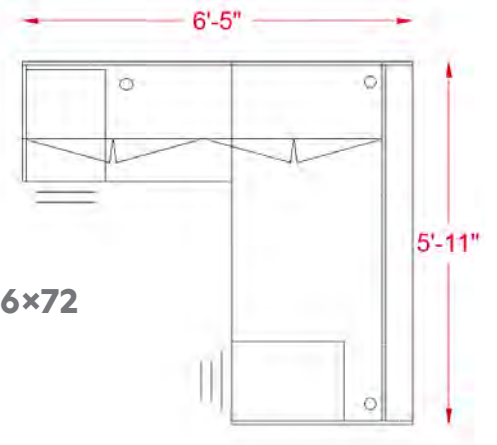

inSTOCK
everyday

TL SERIES

OFW TL L-SHAPE RECTANGULAR DESK WITH HUTCH BBF 36x72

SPECIFICATIONS

Overall Width	71"
Overall Depth	77"
Components	6
TL-7236REC	36" x 72" Desk Shell
TL-4224R	24" x 42" Return Shell
TL-BFF	Box/ Box/File Pedestal
TL-FF	File/File Pedestal
TL-72HUTCH	72" Hutch Shell
TL-DOOR	72" Hutch Wood Door Set

TL SERIES FEATURES

- . Worksurfaces are 1-3/16" with durable 3mm edges
- . Wood & aluminum frame glass hutch door options
- . Ball-bearing drawer slides
- . Available in five colors with satin nickel pulls
- . Limited lifetime warranty