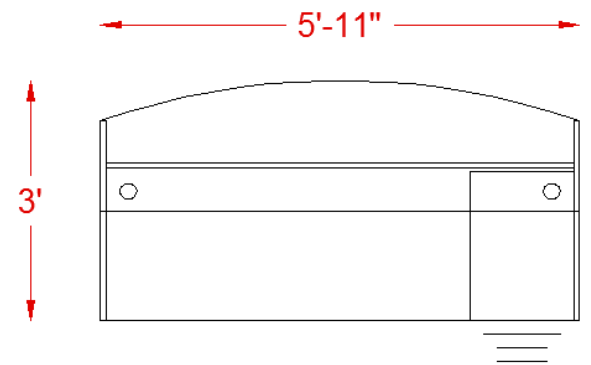

## SPECIFICATIONS

Overall Width	71"
Overall Depth	36"
Counter Height	42"
Components	2
TL-GALDESK	30"/36" x 71" Reception Desk Shell
TL-BBF	Box/Box/File Pedestal

## TL SERIES FEATURES

- . Worksurfaces are 1-3/16" with durable 3mm edges
- . Wood & aluminum frame glass hutch door options
- . Ball-bearing drawer slides
- . Available in five colors with satin nickel pulls
- . Limited lifetime warranty