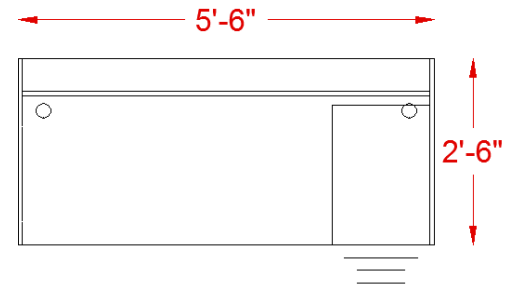

# TL SERIES

OFW TL SINGLE PEDESTAL DESK WITH BBF 30x66

## SPECIFICATIONS

Overall Width	66"
Overall Depth	30"
Components	2
TL-6630	30" x 66" Desk Shell
TL-BBF	Box/Box/File Pedestal

## TL SERIES FEATURES

- . Worksurfaces are 1-3/16" with durable 3mm edges
- . Wood & aluminum frame glass hutch door options
- . Ball-bearing drawer slides
- . Available in five colors with satin nickel pulls
- . Limited lifetime warranty