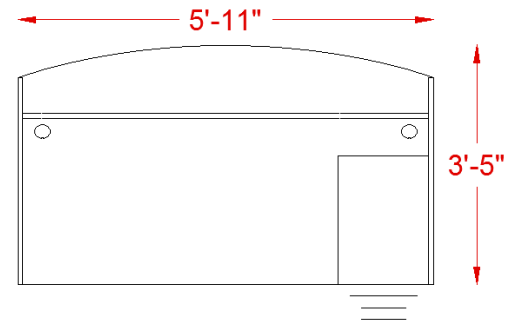

inSTOCK
everyday

TL SERIES

OFW TL SINGLE PEDESTAL DESK WITH BBF 36×72
BOW FRONT

SPECIFICATIONS

Overall Width	71"
Overall Depth	42"
Components	2
TL-7236BF	36" x 72" Bow Front Desk Shell
TL-BBF	Box/Box/File Pedestal

TL SERIES FEATURES

- . Worksurfaces are 1-3/16" with durable 3mm edges
- . Wood & aluminum frame glass hutch door options
- . Ball-bearing drawer slides
- . Available in five colors with satin nickel pulls
- . Limited lifetime warranty