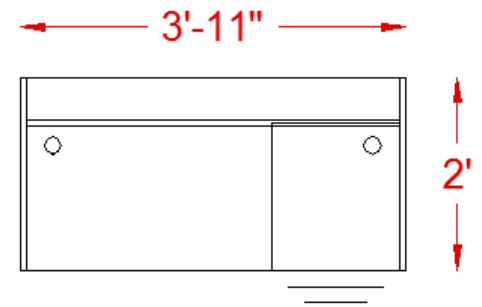

# TL SERIES

OFW TL SINGLE PEDESTAL DESK WITH BF 24x48

## SPECIFICATIONS

Overall Width	47"
Overall Depth	24"
Components	2
TL-4824	24" x 48" Desk Shell
TL-BF1518LOCK	Box/File Pedestal

## TL SERIES FEATURES

- . Worksurfaces are 1-3/16" with durable 3mm edges
- . Wood & aluminum frame glass hutch door options
- . Ball-bearing drawer slides
- . Available in five colors with satin nickel pulls
- . Limited lifetime warranty