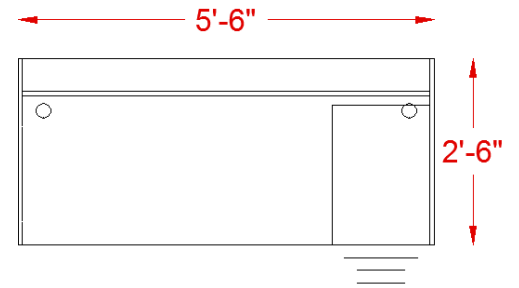

inSTOCK
everyday

TL SERIES

OFW TL SINGLE PEDESTAL DESK WITH BF 30×66

SPECIFICATIONS

Overall Width	66"
Overall Depth	30"
Components	2
TL-6630	30" x 66" Desk Shell
TL-BF1518LOCK	Box/File Pedestal

TL SERIES FEATURES

- . Worksurfaces are 1-3/16" with durable 3mm edges
- . Wood & aluminum frame glass hutch door options
- . Ball-bearing drawer slides
- . Available in five colors with satin nickel pulls
- . Limited lifetime warranty