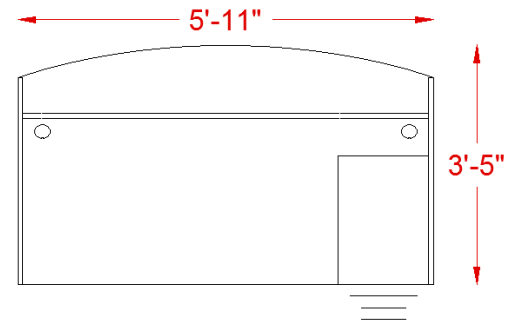

inSTOCK
everyday

TL SERIES

OFW TL SINGLE PEDESTAL DESK WITH BF 36x72
BOW FRONT

SPECIFICATIONS

Overall Width	71"
Overall Depth	42"
Components	2
TL-7236BF	36" x 72" Bow Front Desk Shell
TL-BF1518LOCK	Box/File Pedestal

TL SERIES FEATURES

- . Worksurfaces are 1-3/16" with durable 3mm edges
- . Wood & aluminum frame glass hutch door options
- . Ball-bearing drawer slides
- . Available in five colors with satin nickel pulls
- . Limited lifetime warranty