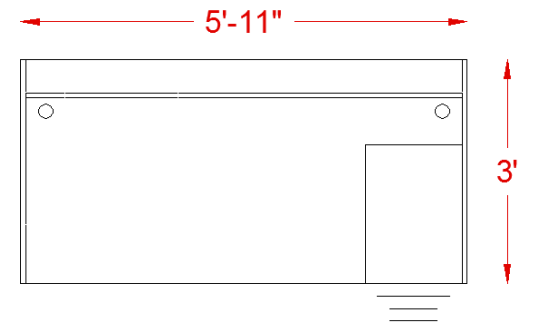

inSTOCK
everyday

TL SERIES

OFW TL SINGLE PEDESTAL RECTANGULAR DESK WITH BBF 36x72

SPECIFICATIONS

Overall Width	71"
Overall Depth	36"
Components	2
TL-7236REC	36" x 72" Desk Shell
TL-BBF	Box/Box/File Pedestal

TL SERIES FEATURES

- . Worksurfaces are 1-3/16" with durable 3mm edges
- . Wood & aluminum frame glass hutch door options
- . Ball-bearing drawer slides
- . Available in five colors with satin nickel pulls
- . Limited lifetime warranty