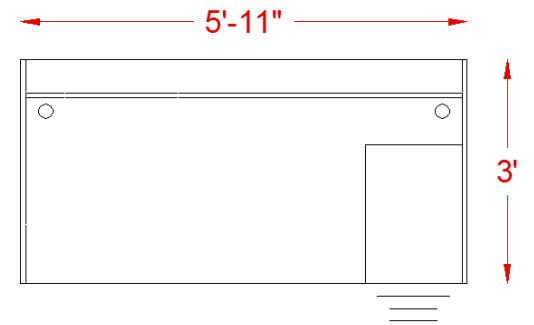

inSTOCK
everyday

TL SERIES

OFW TL SINGLE PEDESTAL RECTANGULAR DESK WITH BF 36x72

SPECIFICATIONS

Overall Width	71"
Overall Depth	36"
Components	2
TL-7236REC	36" x 72" Desk Shell
TL-BF1518LOCK	Box/File Pedestal

TL SERIES FEATURES

- . Worksurfaces are 1-3/16" with durable 3mm edges
- . Wood & aluminum frame glass hutch door options
- . Ball-bearing drawer slides
- . Available in five colors with satin nickel pulls
- . Limited lifetime warranty