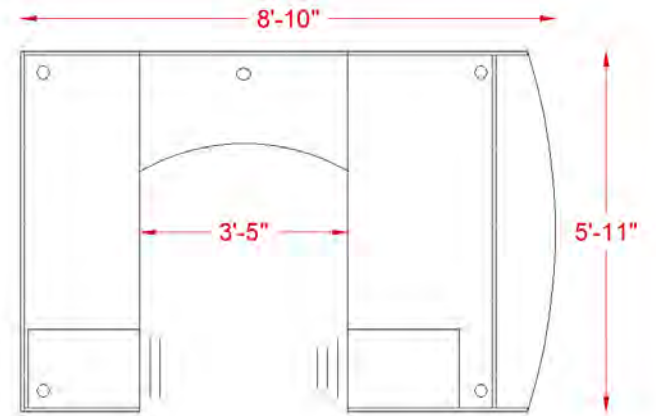

inSTOCK
everyday

TL SERIES

OFW TL U-SHAPE DESK WITH BBF & FF 36x72

SPECIFICATIONS

Overall Width	71"
Overall Depth	108"
Components	5
TL-7236BF	36" x 72" Bow Front Desk Shell
TL-4224CBR	24" x 42" Curved Bridge
TL-7224CS	24" x 72" Credenza Shell
TL-BBF	Box/Box/File Pedestal
TL-FF	File/File Pedestal

TL SERIES FEATURES

- . Worksurfaces are 1-3/16" with durable 3mm edges
- . Wood & aluminum frame glass hutch door options
- . Ball-bearing drawer slides
- . Available in five colors with satin nickel pulls
- . Limited lifetime warranty