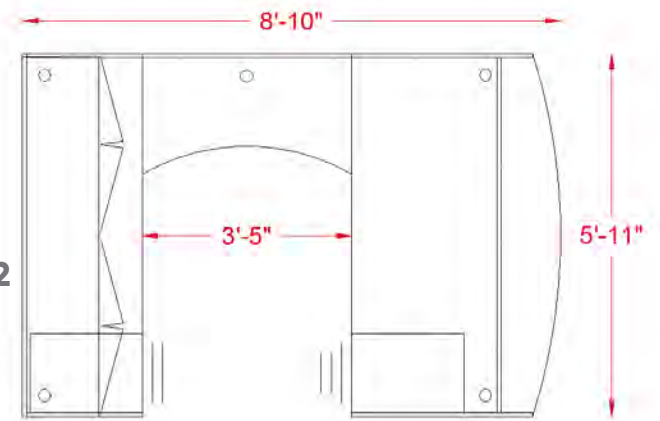

inSTOCK
everyday

TL SERIES

OFW TL U-SHAPE DESK WITH GLASS HUTCH BBF & FF 36x72

SPECIFICATIONS

Overall Width	71"
Overall Depth	108"
Components	7
TL-7236BF	36" x 72" Bow Front Desk Shell
TL-4224CBR	24" x 42" Curved Bridge
TL-7224CS	24" x 72" Credenza Shell
TL-BBF	Box/Box/File Pedestal
TL-FF	File/File Pedestal
TL-72HUTCH	72" Hutch Shell
TL-DOORALUM	72" Hutch Glass Door Set

TL SERIES FEATURES

- . Worksurfaces are 1-3/16" with durable 3mm edges
- . Wood & aluminum frame glass hutch door options
- . Ball-bearing drawer slides
- . Available in five colors with satin nickel pulls
- . Limited lifetime warranty