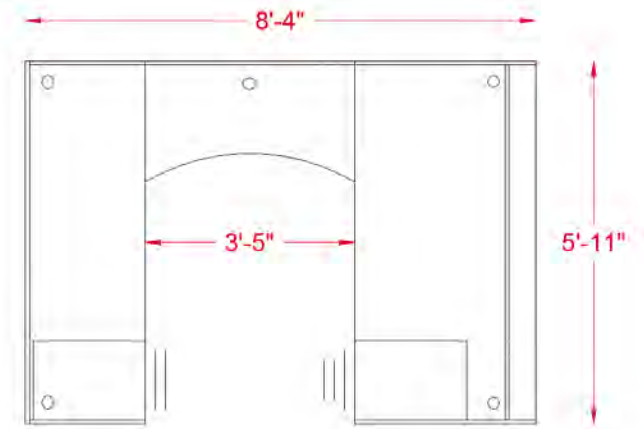

# TL SERIES

OFW TL U-SHAPE RECTANGULAR DESK WITH BBF & FF 36x72

## SPECIFICATIONS

Overall Width	71"
Overall Depth	102"
Components	5
TL-7236REC	36" x 72" Desk Shell
TL-4224CBR	24" x 42" Curved Bridge
TL-7224CS	24" x 72" Credenza Shell
TL-BBF	Box/Box/File Pedestal
TL-FF	File/File Pedestal