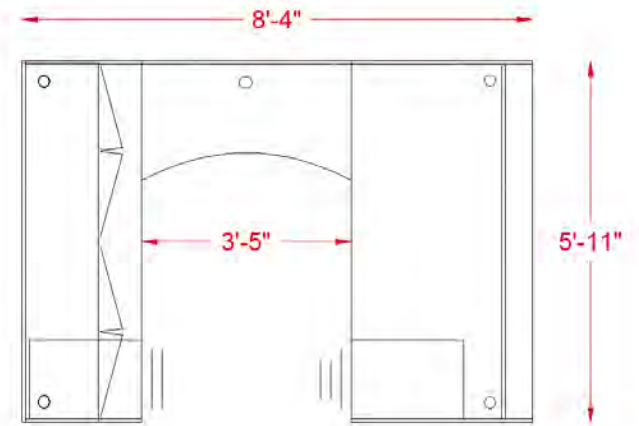

inSTOCK
everyday

TL SERIES

OFW TL U-SHAPE RECTANGULAR DESK WITH GLASS HUTCH BBF & BF 36x72

SPECIFICATIONS

Overall Width	71"
Overall Depth	102"
Components	7
TL-7236REC	36" x 72" Desk Shell
TL-4224CBR	24" x 42" Curved Bridge
TL-7224CS	24" x 72" Credenza Shell
TL-BBF	Box/Box/File Pedestal
TL-FF	File/File Pedestal
TL-72HUTCH	72" Hutch Shell
TL-DOORALUM	72" Hutch Glass Door Set

TL SERIES FEATURES

- . Worksurfaces are 1-3/16" with durable 3mm edges
- . Wood & aluminum frame glass hutch door options
- . Ball-bearing drawer slides
- . Available in five colors with satin nickel pulls
- . Limited lifetime warranty