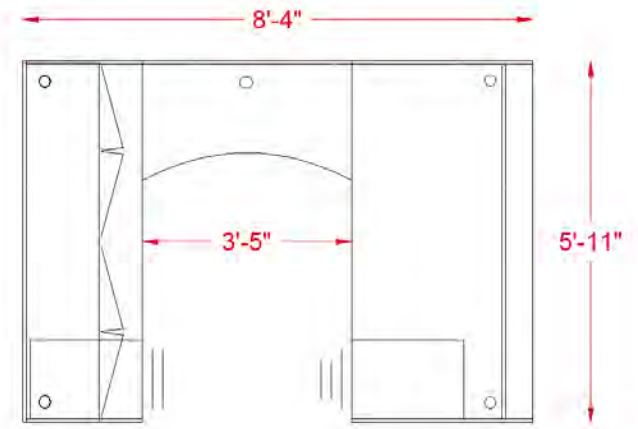

inSTOCK
everyday

TL SERIES

OFW TL U-SHAPE RECTANGULAR DESK WITH HUTCH BBF & FF 36x72

SPECIFICATIONS

Overall Width	71"
Overall Depth	102"
Components	7
TL-7236REC	36" x 72" Desk Shell
TL-4224CBR	24" x 42" Curved Bridge
TL-7224CS	24" x 72" Credenza Shell
TL-BBF	Box/Box/File Pedestal
TL-FF	File/File Pedestal
TL-72HUTCH	72" Hutch Shell
TL-DOOR	72" Hutch Wood Door Set

TL SERIES FEATURES

- . Worksurfaces are 1-3/16" with durable 3mm edges
- . Wood & aluminum frame glass hutch door options
- . Ball-bearing drawer slides
- . Available in five colors with satin nickel pulls
- . Limited lifetime warranty