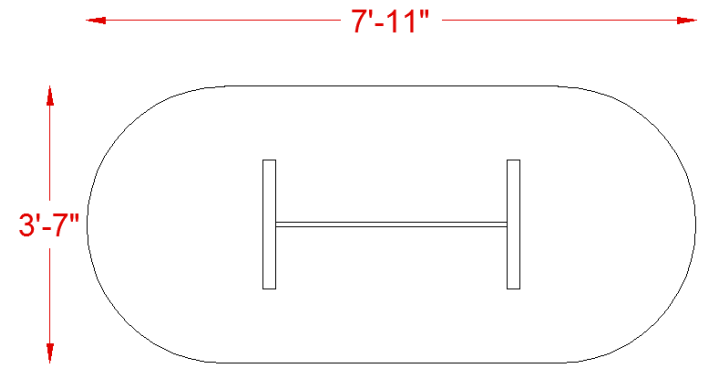

inSTOCK
everyday

TL SERIES

95" TL RACETRACK CONFERENCE TABLE

SPECIFICATIONS

TL-96RT

Overall Width

95"

Overall Depth

43"

TL SERIES FEATURES

- . Worksurfaces are 1-3/16" with durable 3mm edges
- . Wood & aluminum frame glass hutch door options
- . Ball-bearing drawer slides
- . Available in five colors with satin nickel pulls
- . Limited lifetime warranty