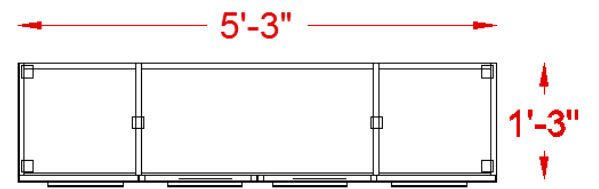

inSTOCK
everyday

VL SERIES

OFW VL 4 DOOR HIGH CREDENZA UNIT

Specifications

VL-4DOORWMOB

Overall Width	63"
Overall Depth	15"
Overall Height	49"

VL Series Features

- . Textured Grey Woodgrain Laminate
- . Worksurfaces are 1-3/16" with durable 3mm edges
- . Laminate and glass modesty panel options
- . Laminate and glass hutch door options
- . Full extension slides with letter and legal filing
- . 8" Aluminum Pull