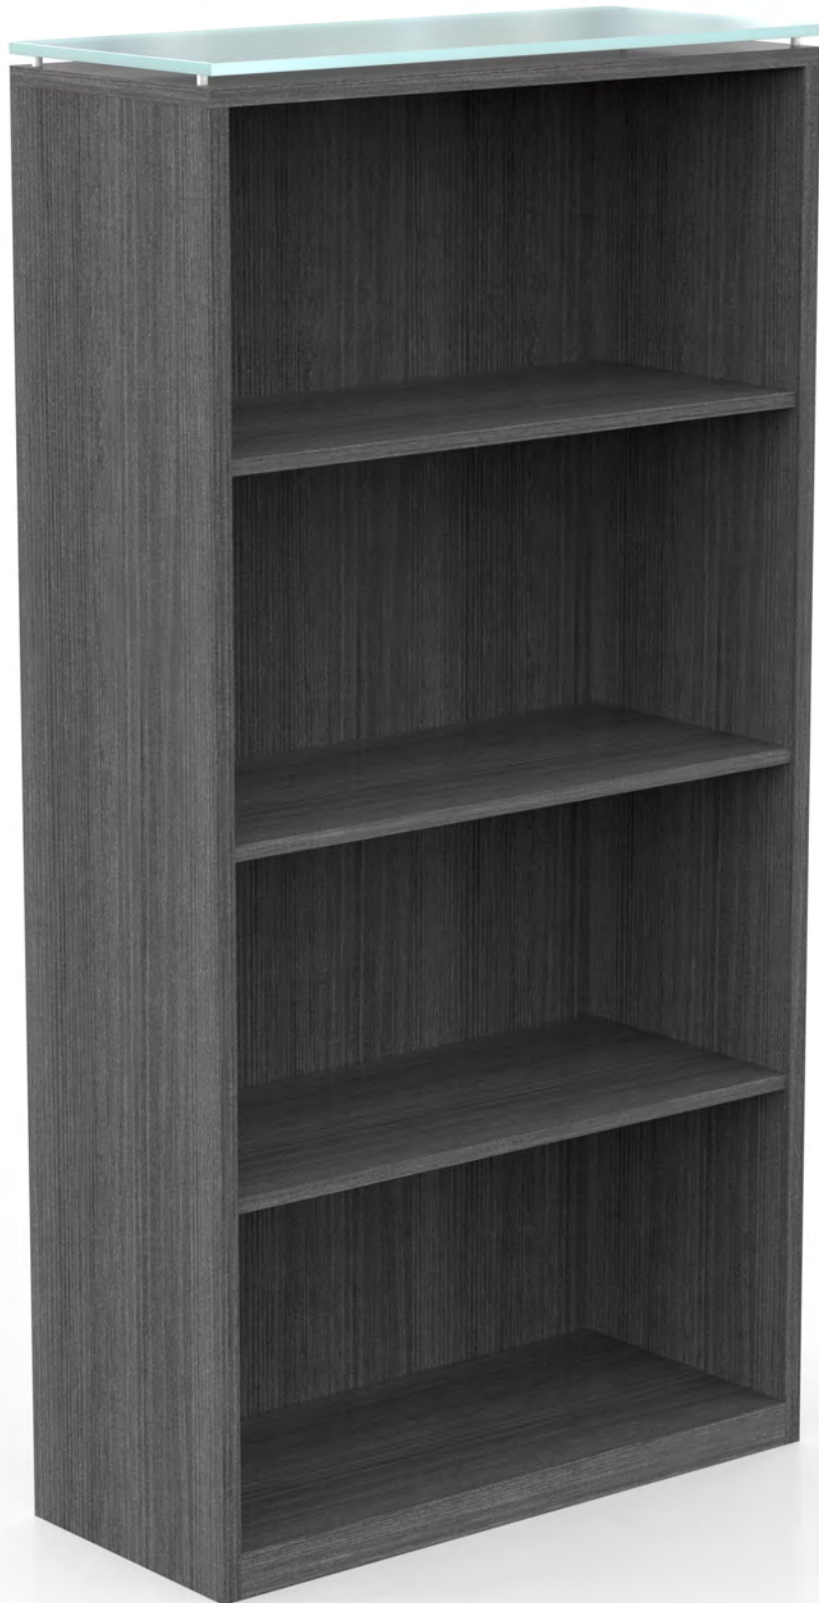

inSTOCK
everyday

VL SERIES

OFW VL BOOKCASE 72"

Specifications

VL-72BOOK

Overall Width	35"
Overall Depth	15"
Overall Height	72"

VL Series Features

- . Textured Grey Woodgrain Laminate
- . Worksurfaces are 1-3/16" with durable 3mm edges
- . Laminate and glass modesty panel options
- . Laminate and glass hutch door options
- . Full extension slides with letter and legal filing
- . 8" Aluminum Pull