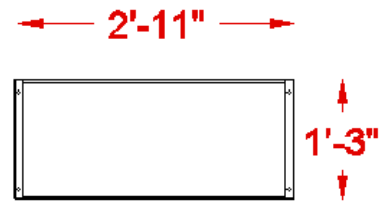

inSTOCK
everyday

VL SERIES

OFW VL BOOKCASE 72"

Specifications

VL-72BOOK

Overall Width	35"
Overall Depth	15"
Overall Height	72"

VL Series Features

- . Textured Grey Woodgrain Laminate
- . Worksurfaces are 1-3/16" with durable 3mm edges
- . Laminate and glass modesty panel options
- . Laminate and glass hutch door options
- . Full extension slides with letter and legal filing
- . 8" Aluminum Pull