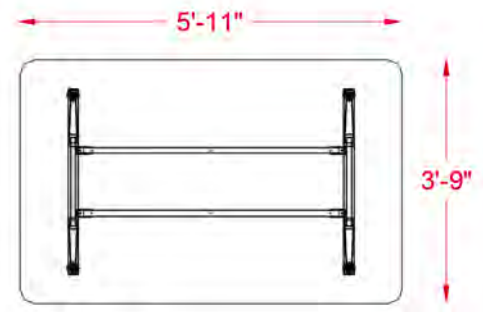

inSTOCK
everyday

VL SERIES

GLASS CONFERENCE TABLE 71"

Specifications

GL-72RECT-CL

Overall Width 71"

Overall Depth 45"

VL Metal Table Features