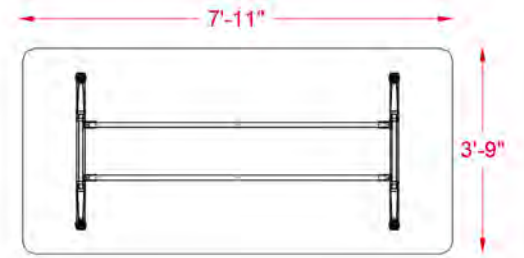

inSTOCK
everyday

VL SERIES

OFW VL GLASS CONFERENCE TABLE 95"

Specifications

GL-72RECT-CL

Overall Width 95"

Overall Depth 45"

VL Metal Table Features