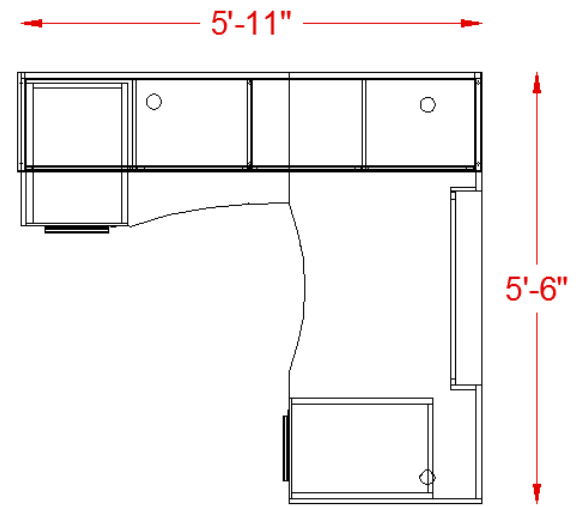

inSTOCK
everyday

VL SERIES

OFW VL L-SHAPE DESK WITH GLASS HUTCH

Specifications

Overall Width	66"
Overall Depth	71"
Components	5

VL-6630	30" x 66" Cockpit Desk Shell
VL-4224R	24" x 42" Curved Return Shell Must Specify Left or Right Hand
VL-6630MOD	Modesty Panel
VL-BBF	Box/Box/File Pedestal
VL-FF	File/File Pedestal
VL-72HUTCH	72" Hutch Shell
VL-DOOR-GL	72" Hutch Glass Door Set

VL Series Features

- . Textured Grey Woodgrain Laminate
- . Worksurfaces are 1-3/16" with durable 3mm edges
- . Laminate and glass modesty panel options
- . Laminate and glass hutch door options
- . Full extension slides with letter and legal filing
- . 8" Aluminum Pull