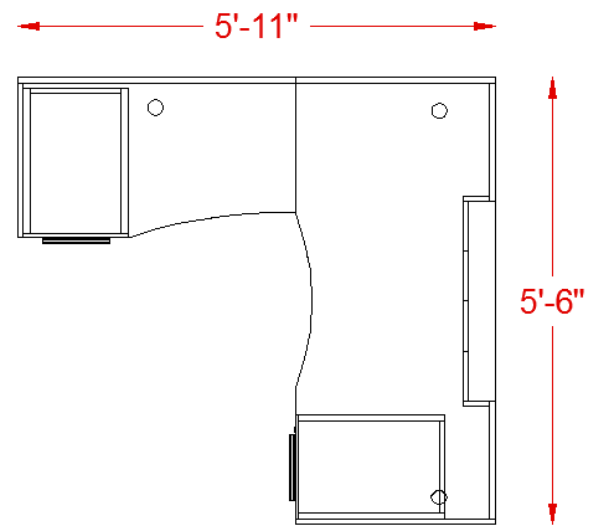

inSTOCK
everyday

VL SERIES

OFW VL L-SHAPE DESK WITH GLASS MODESTY

Specifications

Overall Width	66"
Overall Depth	71"
Components	5

VL-6630	30" x 66" Cockpit Desk Shell
VL-4224R	24" x 42" Curved Return Shell
	Must Specify Left or Right Hand
VL-6630MOD-GL	Glass Modesty Panel
VL-BBF	Box/Box/File Pedestal
VL-FF	File/File Pedestal

VL Series Features

- . Textured Grey Woodgrain Laminate
- . Worksurfaces are 1-3/16" with durable 3mm edges
- . Laminate and glass modesty panel options
- . Laminate and glass hutch door options
- . Full extension slides with letter and legal filing
- . 8" Aluminum Pull