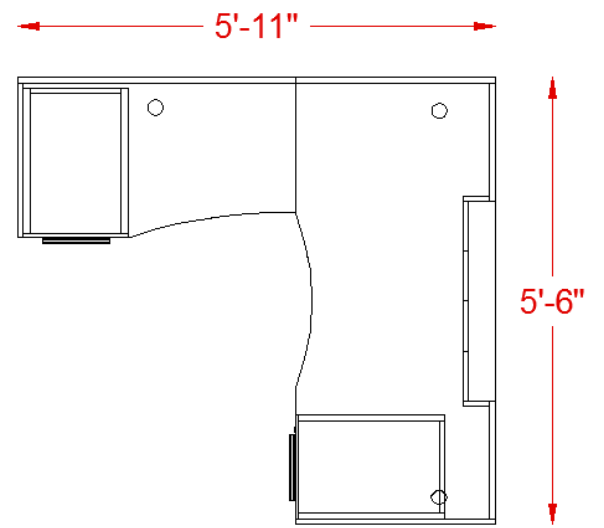

# VL SERIES

OFW VL L-SHAPE DESK WITH LAMINATE FRONT

## Specifications

Overall Width	66"
Overall Depth	71"
Components	5

VL-6630	30" x 66" Cockpit Desk Shell
VL-4224R	24" x 42" Curved Return Shell Must Specify Left or Right Hand
VL-6630MOD	Modesty Panel
VL-BBF	Box/Box/File Pedestal
VL-FF	File/File Pedestal

## VL Series Features

- . Textured Grey Woodgrain Laminate
- . Worksurfaces are 1-3/16" with durable 3mm edges
- . Laminate and glass modesty panel options
- . Laminate and glass hutch door options
- . Full extension slides with letter and legal filing
- . 8" Aluminum Pull