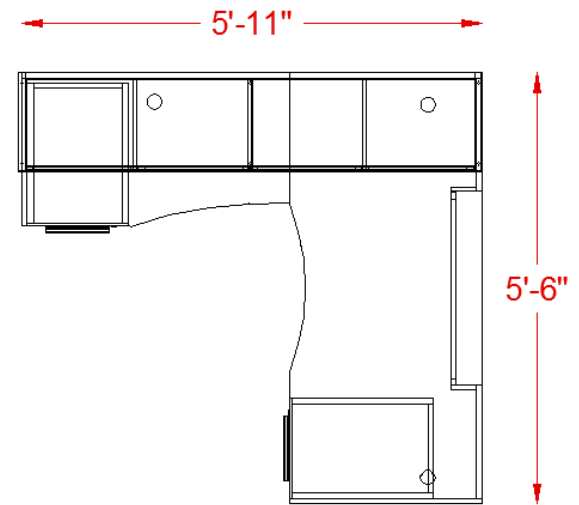

inSTOCK
everyday

VL SERIES

OFW VL L-SHAPE DESK WITH MODESTY AND GLASS HUTCH

Specifications

Overall Width	66"
Overall Depth	71"
Components	5

VL-6630	30" x 66" Cockpit Desk Shell
VL-4224R	24" x 42" Curved Return Shell Must Specify Left or Right Hand
VL-6630MOD-GL	Glass Modesty Panel
VL-BBF	Box/Box/File Pedestal
VL-FF	File/File Pedestal
VL-72HUTCH	72" Hutch Shell
VL-DOOR-GL	72" Hutch Glass Door Set

VL Series Features

- . Textured Grey Woodgrain Laminate
- . Worksurfaces are 1-3/16" with durable 3mm edges
- . Laminate and glass modesty panel options
- . Laminate and glass hutch door options
- . Full extension slides with letter and legal filing
- . 8" Aluminum Pull