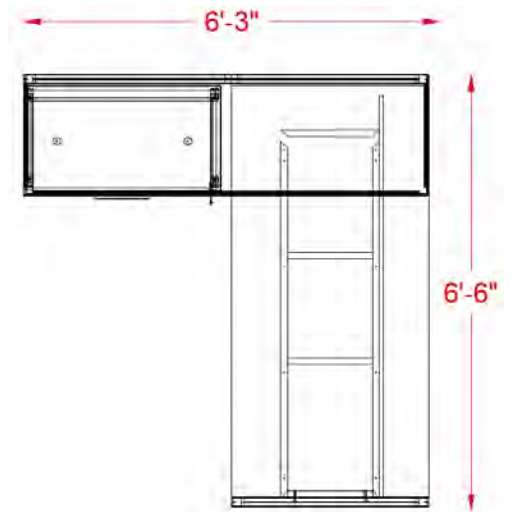

inSTOCK
everyday

VL SERIES

OFW VL L-SHAPE GLASS TOP EXECUTIVE DESK

Specifications

Overall Width	78"
Overall Depth	75"
Components	2

VL-7875L	Executive L-Shape Desk 78"W x 75"D Box/File Storage
VL-7875TOP-GL	Glass Top

VL Series Features

- . Textured Grey Woodgrain Laminate
- . Worksurfaces are 1-3/16" with durable 3mm edges
- . Laminate and glass modesty panel options
- . Laminate and glass hutch door options
- . Full extension slides with letter and legal filing
- . 8" Aluminum Pull