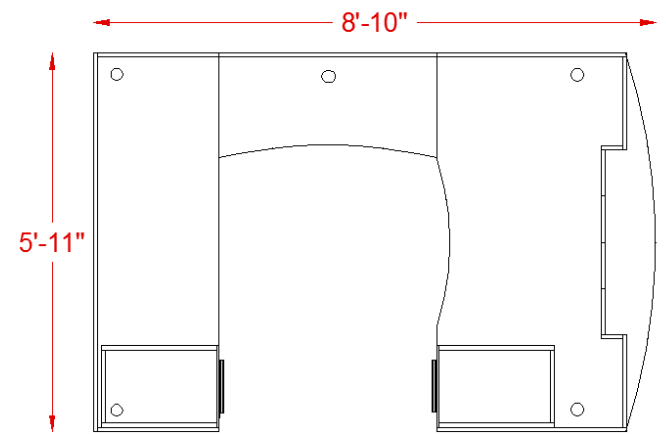

inSTOCK
everyday

VL SERIES

OFW VL U-SHAPE DESK

Specifications

Overall Width	66"
Overall Depth	71"
Components	6

VL-6630	30" x 66" Cockpit Desk Shell
VL-4224CBR	24" x 42" Curved Bridge
VL-7224CS	24" x 72" Credenza Shell
VL-7236BFMOD	Modesty Panel
VL-BBF	Box/Box/File Pedestal
VL-FF	File/File Pedestal

VL Series Features

- . Textured Grey Woodgrain Laminate
- . Worksurfaces are 1-3/16" with durable 3mm edges
- . Laminate and glass modesty panel options
- . Laminate and glass hutch door options
- . Full extension slides with letter and legal filing
- . 8" Aluminum Pull